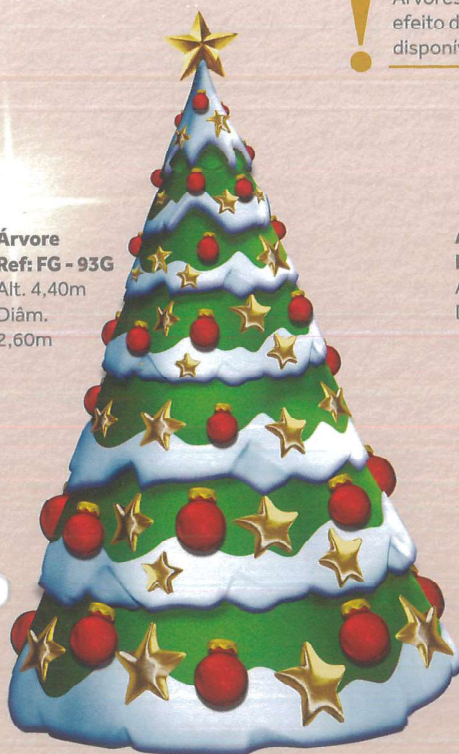

Árvore
Ref: FG - 93M
Alt. 3,70m
Diâm. 2,30m

! Árvores Natalinas em fibra de vidro em diferentes tamanhos e cores. Proporcionam um efeito dia e noite à um dos elementos mais tradicionais do Natal. Todas as árvores estão disponíveis nos tamanhos P, M e G independente da pintura.

Árvore
Ref: FG - 93G
Alt. 4,40m
Diâm. 2,60m