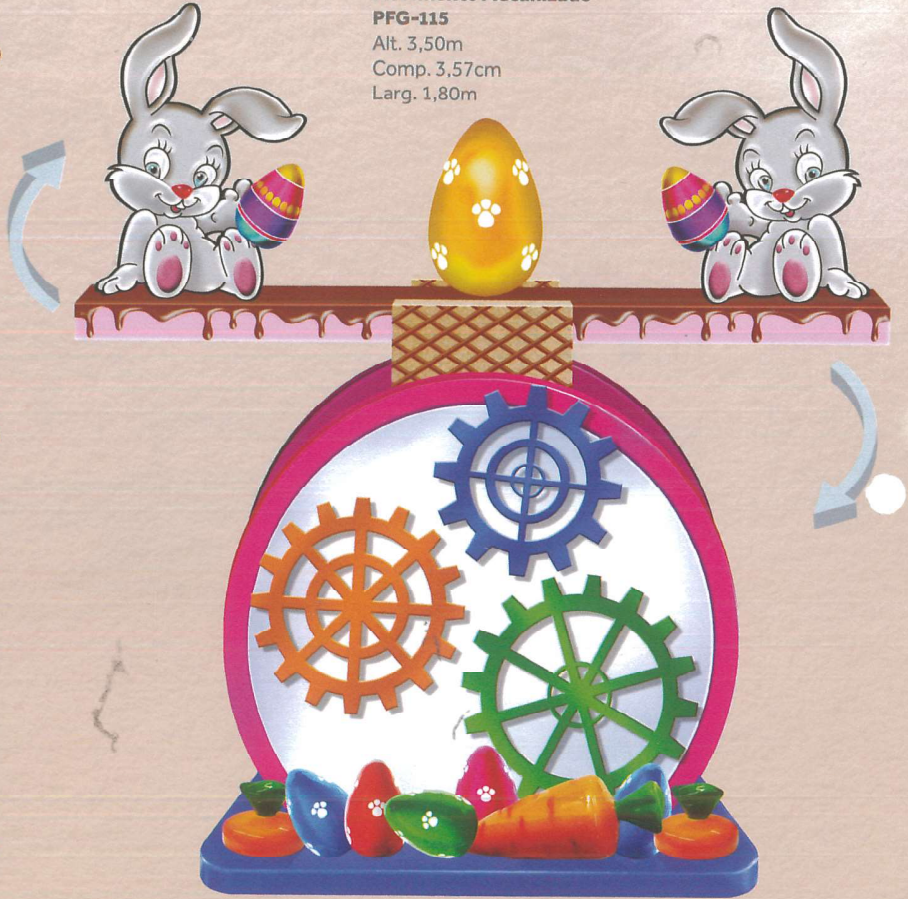

**Gangorra de Páscoa -
Movimento Mecanizado**
PFG-115

Alt. 3,50m
Comp. 3,57cm
Larg. 1,80m