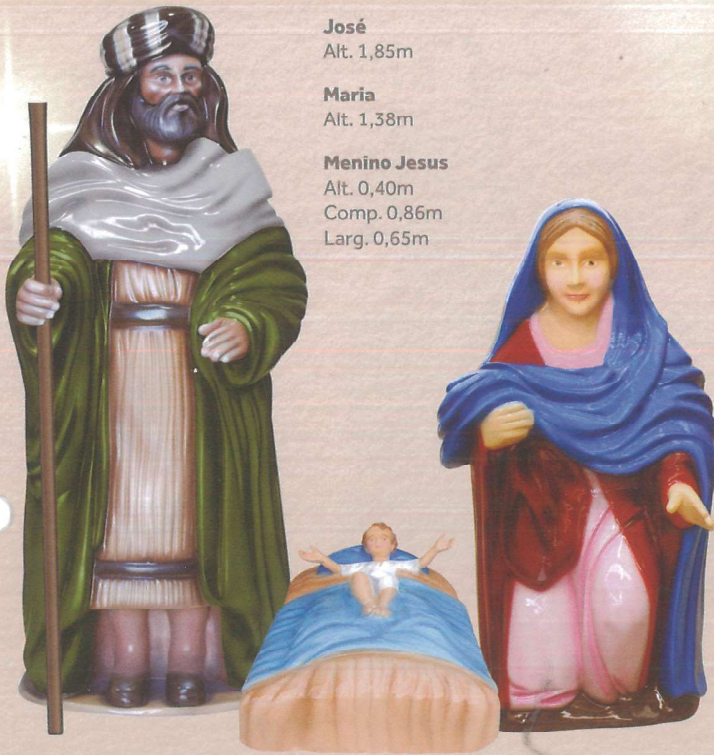

Camelo
Ref: FG - 86
Alt. 1,40m
Comp. 2,20m
Larg. 1,00m

Sagrada Familia
Ref: FG - 80

José
Alt. 1,85m

Maria
Alt. 1,38m

Menino Jesus
Alt. 0,40m
Comp. 0,86m
Larg. 0,65m

Pastor c/ Ovelha
Ref: FG - 81

Pastor
Alt. 1,80m