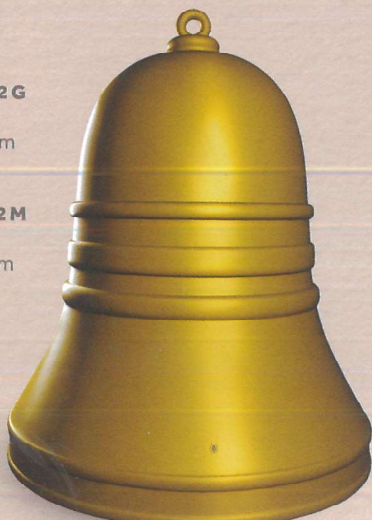

Anjos
Ref: FG - 40B
Alt. 2,20m

Anjo com
pintura sólida.

Sagrada Família
Ref: FG - 104
Alt. 1,60m
Comp. 0,85m
Larg. 1,15m

Vela
Ref: FG - 39 M
Alt. 1,40m

Sino
Ref: FG - 62 G
Alt. 1,50m
Diâm. 1,35m

Sino
Ref: FG - 62 M
Alt. 1,03m
Diâm. 0,90m