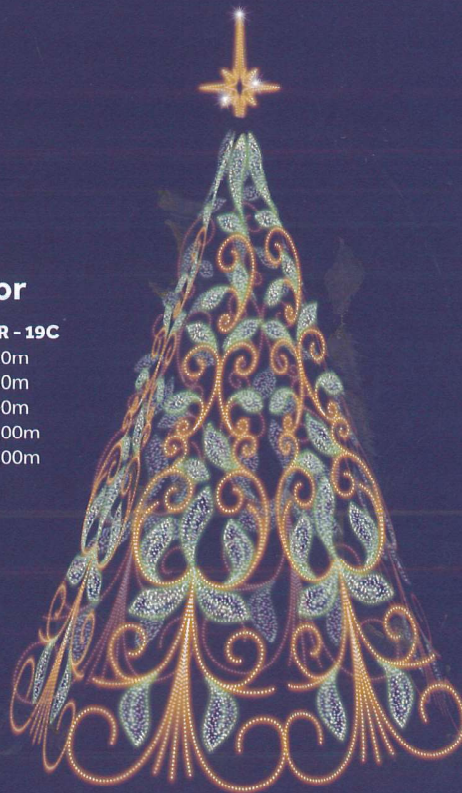

Color

Ref: AR - 19C
Alt. 4,40m
6,60m
9,00m
12,00m
15,00m