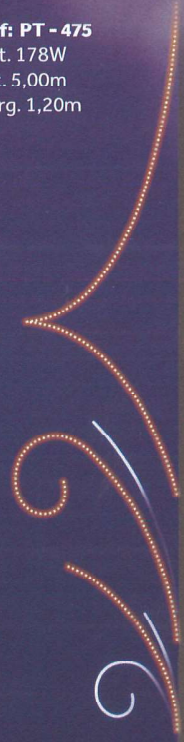

Ref: GR - 60
Pot. 288W
Alt. 1,60m
Larg. 1,60m

Ref: GR - 61
Pot. 208W
Alt. 1,60m
Larg. 1,60m

Ref: GR - 62
Pot. 224W
Alt. 1,60m
Larg. 1,60m

Ref: GR - 68
Pot. 182W
Alt. 2,25m
Larg. 0,85m
Prof. 0,85m

Ref: GR - 63
Pot. 156W
Alt. 1,15m
Larg. 1,55m

Ref: GR - 64
Pot. 140W
Alt. 1,20m
Larg. 1,70m

*Pingente
tridimensional

Ref: GR - 69
Pot. 217W
Alt. 1,50m
Larg. 2,20m
Prof. 0,95m

Ref: GR - 65
Pot. 184W
Alt. 1,10m
Larg. 1,60m

Ref: GR - 45
Pot. 392W
Alt. 1,40m
Larg. 1,85m

*Pingente
tridimensional

Ref: GR - 46
Pot. 200W
Alt. 0,95m
Larg. 1,85m

Ref: GR - 47
Pot. 184W
Alt. 1,20m
Larg. 1,60m

Ref: GR - 49
Pot. 256W
Alt. 1,00m
Larg. 1,90m

Ref: GR - 50
Pot. 124W
Alt. 1,00m
Larg. 1,90m

POSTES DE PÉTALAS

Ref: PT - 25
Pot. 352W
Alt. 4,70m
Larg. 1,35m

Ref: PT - 26
Pot. 520W
Alt. 3,30m
Larg. 1,40m

Ref: PT - 47
Pot. 196W
Alt. 7,00m
Larg. 1,55m

Ref: PT - 475
Pot. 178W
Alt. 5,00m
Larg. 1,20m

Ref: PT - 48
Pot. 432W
Alt. 6,70m
Larg. 2,00m