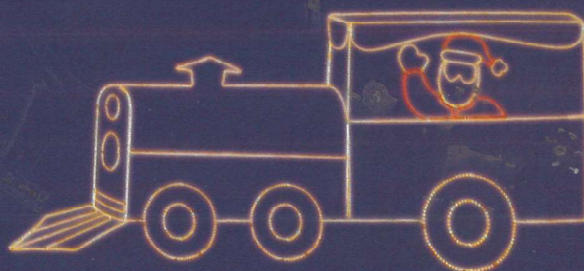

Ref: FX - 45P

Pot. 928W
Alt. 3,00m
Larg. 2,75m

Ref: FX - 45M

Pot. 1232W
Alt. 4,00m
Larg. 3,70m

Ref: FX - 04

Pot. 992W
Alt. 2,70m
Larg. 6,50m

Ref: FX - 30
Pot. 816W
Alt. 2,50m
Larg. 7,05m

Ref: FX - 31
Pot. 160W
Alt. 1,60m
Outros formatos
Alt. 1,20m
Alt. 0,85m