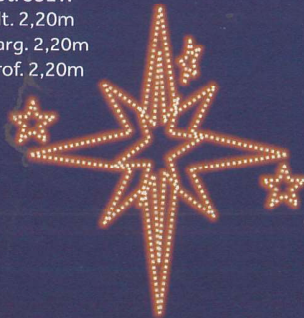

Ref: FJ - 08
Pot. 288W
Alt. 1,25m
Larg. 1,90m
Prof. 1,90m

Ref: FJ - 05
Pot. 352W
Alt. 2,20m
Larg. 2,20m
Prof. 2,20m