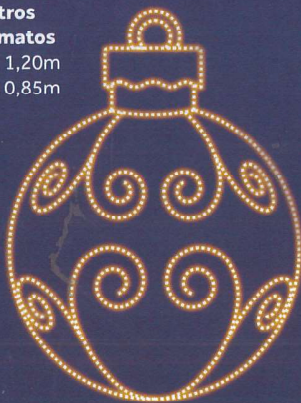

Ref: FX - 32
Pot. 272W
Alt. 1,60m
Outros formatos
Alt. 1,20m
Alt. 0,85m