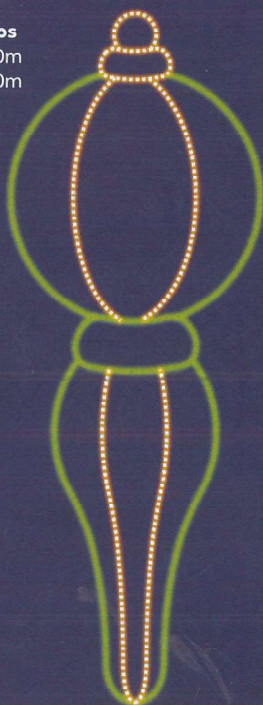

Ref: FX - 34
Pot. 224W
Alt. 2,60m
Outros formatos
Alt. 2,00m
Alt. 1,60m