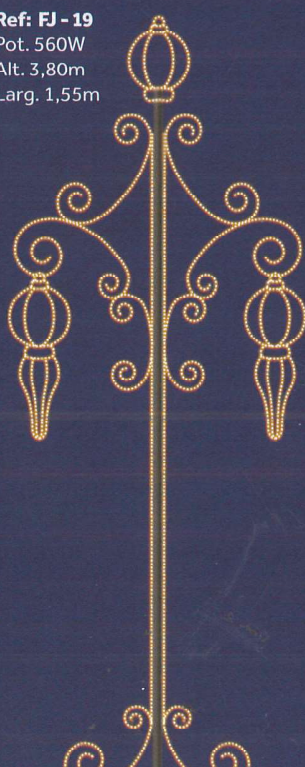

Ref: FJ - 09
Pot. 176W
Alt. 1,60m
Larg. 1,10m

Ref: FJ - 14
Pot. 224W
Alt. 3,55m
Larg. 1,80m

Ref: FJ - 15P
Pot. 320W
Alt. 2,10m
Larg. 2,00m

Ref: FJ - 15M
Pot. 544W
Alt. 3,55m
Larg. 3,40m

! Figuras versáteis.
Muito utilizadas também
em fachadas.

Ref: FJ - 10
 Pot. 284W
 Alt. 4,60m
 Larg. 1,66m
 Prof. 0,50m

Ref: FJ - 11
 Pot. 316W
 Alt. 4,60m
 Larg. 2,62m
 Prof. 0,50m

Ref: FJ - 12
 Pot. 252W
 Alt. 4,60m
 Larg. 1,96m
 Prof. 0,50m

! O poste
acompanha
o produto

Ref: FJ - 13
 Pot. 4080W
 Alt. 5,00m
 Larg. 5,50m
 Prof. 5,50m

Ref: FJ - 13P
 Pot. 1900W
 Alt. 2,25m
 Larg. 2,70m
 Prof. 2,70m

Ref: FJ - 13L
FJ - 13LP
 Opção com
 mangueira de
LED azul

Ref: FJ - 16
Pot. 1696W
Alt. 4,60m
Larg. 2,35m
**Outros
formatos**
Alt. 3,00m

* Bidimensional

Ref: FJ - 17
Pot. 2960W
Alt. 4,60m
Larg. 2,15m
**Outros
formatos**
Alt. 3,00m

* Tridimensional

Ref: FJ - 18
Pot. 352W
Alt. 3,80m
Larg. 1,45m

Ref: FJ - 19
Pot. 560W
Alt. 3,80m
Larg. 1,55m

Ref: FJ - 20
Pot. 736W
Alt. 3,80m
Larg. 1,70m