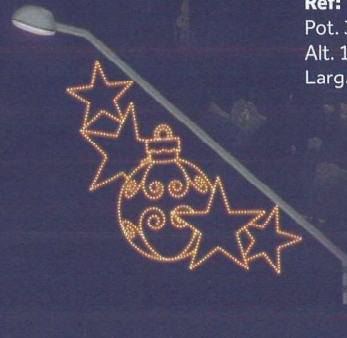

Ref: GR - 73
Pot. 117W
Alt. 1,05m
Larg. 2,50m

Ref: GR - 51
Pot. 320W
Alt. 1,50m
Larg. 1,90m

Ref: GR - 52
Pot. 256W
Alt. 1,50m
Larg. 1,90m

Ref: GR - 53
Pot. 208W
Alt. 1,50m
Larg. 1,90m

Ref: GR - 54
Pot. 240W
Alt. 1,00m
Larg. 2,20m

Ref: GR - 55
Pot. 288W
Alt. 1,00m
Larg. 2,20m

Ref: GR - 56
Pot. 352W
Alt. 1,00m
Larg. 2,20m

Ref: GR - 57
Pot. 192W
Alt. 1,20m
Larg. 1,60m

Ref: GR - 58
Pot. 256W
Alt. 1,20m
Larg. 1,60m

Ref: GR - 59
Pot. 176W
Alt. 1,20m
Larg. 1,60m