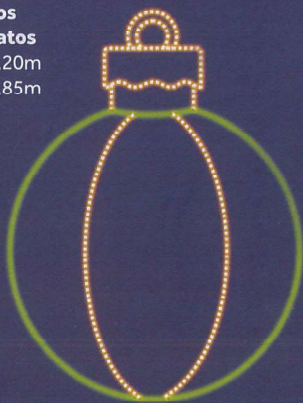

Ref: FX - 45P

Pot. 928W
Alt. 3,00m
Larg. 2,75m

Ref: FX - 45M

Pot. 1232W
Alt. 4,00m
Larg. 3,70m

Ref: FX - 04

Pot. 992W
Alt. 2,70m
Larg. 6,50m

Ref: FX - 30
Pot. 816W
Alt. 2,50m
Larg. 7,05m

Ref: FX - 31
Pot. 160W
Alt. 1,60m
Outros formatos
Alt. 1,20m
Alt. 0,85m