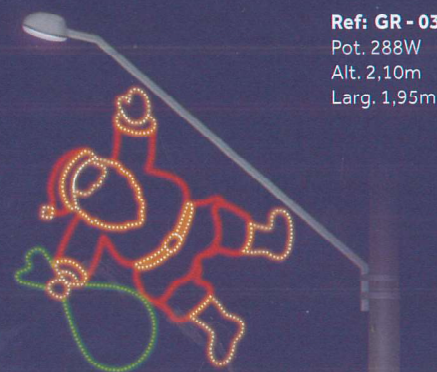

Ref: GR - 03
Pot. 288W
Alt. 2,10m
Larg. 1,95m