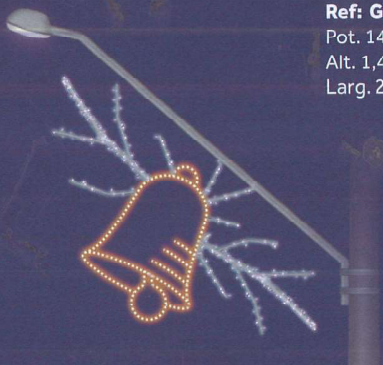

Ref: GR - 28
Pot. 80W
Alt. 0,65m
Larg. 1,25m

Ref: GR - 29
Pot. 128W
Alt. 1,77m
Larg. 1,00m

Ref: GR - 30
Pot. 144W
Alt. 1,25m
Larg. 1,04m

Ref: GR - 31
Pot. 192W
Alt. 1,18m
Larg. 1,95m

Ref: GR - 32
Pot. 112W
Alt. 1,35m
Larg. 0,98m

Ref: GR - 33
Pot. 128W
Alt. 0,80m
Larg. 1,95m

Ref: GR - 34
Pot. 160W
Alt. 1,18m
Larg. 1,10m

Ref: GR - 38
Pot. 288W
Alt. 1,60m
Larg. 1,60m

Ref: GR - 39
Pot. 116W
Alt. 1,60m
Larg. 2,40m

Ref: GR - 66
Pot. 89W
Alt. 1,40m
Larg. 2,85m

Ref: GR - 67
Pot. 149W
Alt. 1,45m
Larg. 2,75m

Ref: PT - 27
Pot. 640W
Alt. 4,85m
Larg. 1,85m

Ref: PT - 54
Pot. 205W
Alt. 3,60m
Larg. 1,85m

Ref: PT - 55
Pot. 496W
Alt. 4,00m
Larg. 1,50m

! Figuras de grande porte e efeito, desenvolvidas para instalação em avenidas principais.