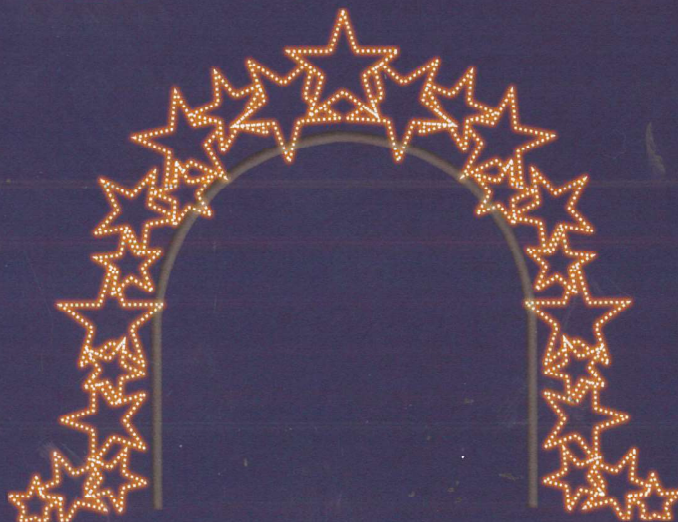

Ref: PO - 04
Pot. 1264W
Alt. 2,75m
Larg. 8,00m

ARCOS LUMINOSOS

para praças

Ref: ARC - 01
Alt. 3,70m
Larg. 4,80m

Ref: ARC - 02
Alt. 3,70m
Larg. 6,00m

Ref: ARC - 03
Alt. 3,70m
Larg. 5,00m

FACHADAS *decoradas*