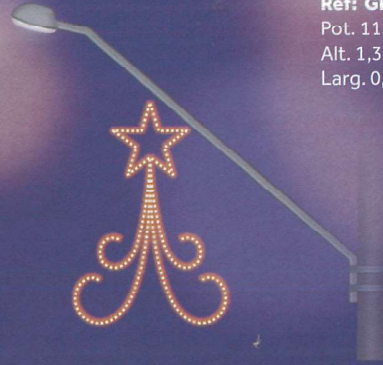

*Pingente
tridimensional

Ref: GR - 46
Pot. 200W
Alt. 0,95m
Larg. 1,85m

Ref: GR - 47
Pot. 184W
Alt. 1,20m
Larg. 1,60m

Ref: GR - 49
Pot. 256W
Alt. 1,00m
Larg. 1,90m

Ref: GR - 50
Pot. 124W
Alt. 1,00m
Larg. 1,90m

Ref: GR - 28
Pot. 80W
Alt. 0,65m
Larg. 1,25m

Ref: GR - 29
Pot. 128W
Alt. 1,77m
Larg. 1,00m

Ref: GR - 30
Pot. 144W
Alt. 1,25m
Larg. 1,04m

Ref: GR - 31
Pot. 192W
Alt. 1,18m
Larg. 1,95m

Ref: GR - 32
Pot. 112W
Alt. 1,35m
Larg. 0,98m