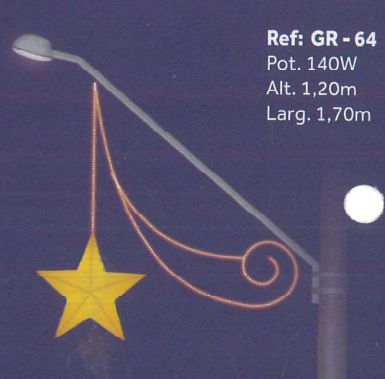

Ref: GR - 55
Pot. 288W
Alt. 1,00m
Larg. 2,20m

Ref: GR - 56
Pot. 352W
Alt. 1,00m
Larg. 2,20m

Ref: GR - 57
Pot. 192W
Alt. 1,20m
Larg. 1,60m

Ref: GR - 58
Pot. 256W
Alt. 1,20m
Larg. 1,60m

Ref: GR - 59
Pot. 176W
Alt. 1,20m
Larg. 1,60m

Ref: GR - 60
Pot. 288W
Alt. 1,60m
Larg. 1,60m

Ref: GR - 61
Pot. 208W
Alt. 1,60m
Larg. 1,60m

Ref: GR - 62
Pot. 224W
Alt. 1,60m
Larg. 1,60m

Ref: GR - 68
Pot. 182W
Alt. 2,25m
Larg. 0,85m
Prof. 0,85m

Ref: GR - 63
Pot. 156W
Alt. 1,15m
Larg. 1,55m

Ref: GR - 64
Pot. 140W
Alt. 1,20m
Larg. 1,70m

*Pingente
tridimensional

Ref: GR - 69
Pot. 217W
Alt. 1,50m
Larg. 2,20m
Prof. 0,95m

Ref: GR - 65
Pot. 184W
Alt. 1,10m
Larg. 1,60m

Ref: GR - 45
Pot. 392W
Alt. 1,40m
Larg. 1,85m

*Pingente
tridimensional

Ref: GR - 46
Pot. 200W
Alt. 0,95m
Larg. 1,85m

Ref: GR - 47
Pot. 184W
Alt. 1,20m
Larg. 1,60m

Ref: GR - 49
Pot. 256W
Alt. 1,00m
Larg. 1,90m

Ref: GR - 50
Pot. 124W
Alt. 1,00m
Larg. 1,90m