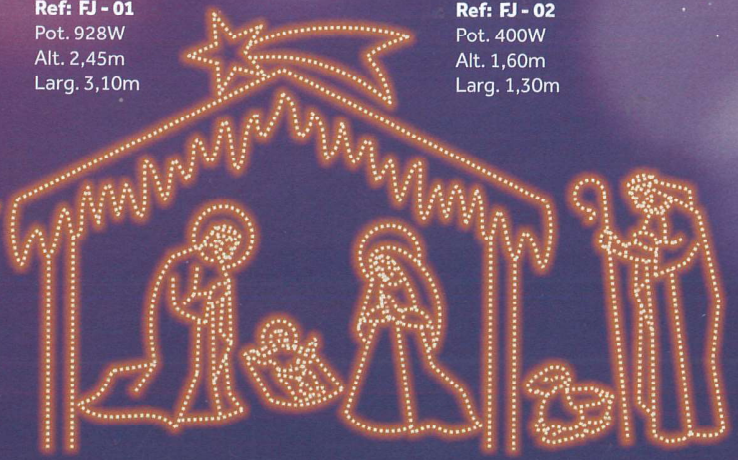

! Figuras versáteis.
Muito utilizadas também
em fachadas.