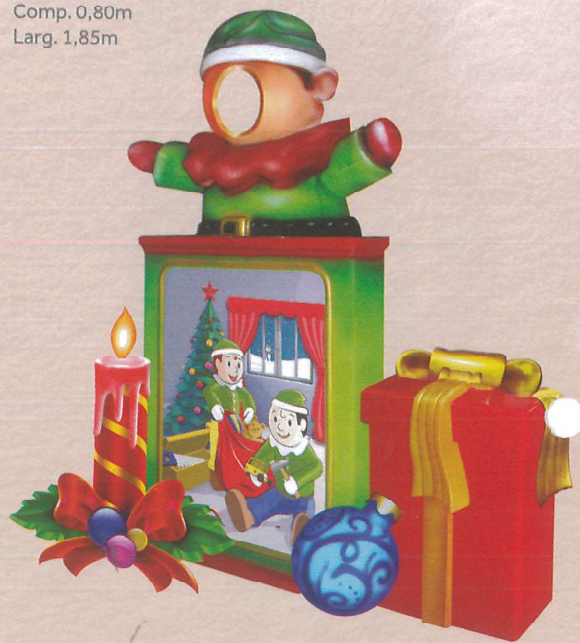

Photoface
Ref: FS - 60B
Alt. 1,80m
Comp. 0,80m
Larg. 1,85m