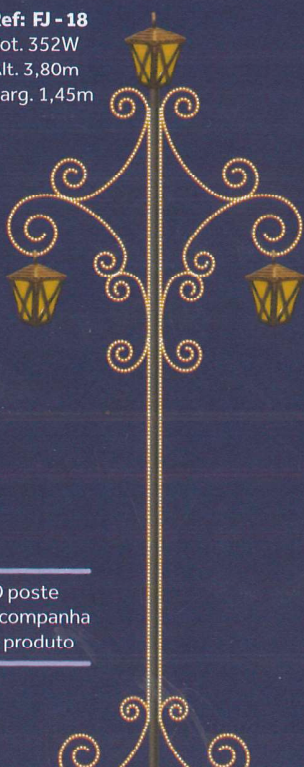

Ref: FJ - 18
Pot. 352W
Alt. 3,80m
Larg. 1,45m