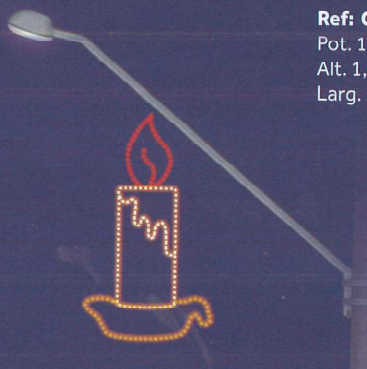

Ref: GR - 17
Pot. 96W
Alt. 1,05m
Larg. 1,85m

Ref: GR - 18
Pot. 96W
Alt. 0,85m
Larg. 1,80m

Ref: GR - 19
Pot. 112W
Alt. 1,00m
Larg. 1,85m

Ref: GR - 20
Pot. 96W
Alt. 0,70m
Larg. 1,75m

Ref: GR - 37
Pot. 480W
Alt. 1,60m
Larg. 1,40m

Ref: GR - 22
Pot. 112W
Alt. 0,85m
Larg. 1,35m

Ref: GR - 23
Pot. 112W
Alt. 0,70m
Larg. 1,95m

Ref: GR - 25
Pot. 160W
Alt. 1,30m
Larg. 1,30m

Ref: GR - 26
Pot. 128W
Alt. 1,30m
Larg. 1,30m

Ref: GR - 27
Pot. 128W
Alt. 0,65m
Larg. 1,90m

Ref: GR - 28
Pot. 80W
Alt. 0,65m
Larg. 1,25m

Ref: GR - 29
Pot. 128W
Alt. 1,77m
Larg. 1,00m

Ref: GR - 30
Pot. 144W
Alt. 1,25m
Larg. 1,04m

Ref: GR - 31
Pot. 192W
Alt. 1,18m
Larg. 1,95m

Ref: GR - 32
Pot. 112W
Alt. 1,35m
Larg. 0,98m