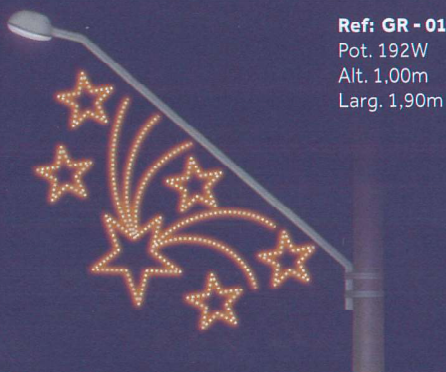

Ref: GR - 60
Pot. 288W
Alt. 1,60m
Larg. 1,60m

Ref: GR - 61
Pot. 208W
Alt. 1,60m
Larg. 1,60m

Ref: GR - 62
Pot. 224W
Alt. 1,60m
Larg. 1,60m

Ref: GR - 68
Pot. 182W
Alt. 2,25m
Larg. 0,85m
Prof. 0,85m

Ref: GR - 63
Pot. 156W
Alt. 1,15m
Larg. 1,55m

Ref: GR - 64
Pot. 140W
Alt. 1,20m
Larg. 1,70m

*Pingente
tridimensional

Ref: GR - 69
Pot. 217W
Alt. 1,50m
Larg. 2,20m
Prof. 0,95m

Ref: GR - 65
Pot. 184W
Alt. 1,10m
Larg. 1,60m

Ref: GR - 45
Pot. 392W
Alt. 1,40m
Larg. 1,85m

*Pingente
tridimensional

Ref: GR - 46
Pot. 200W
Alt. 0,95m
Larg. 1,85m

Ref: GR - 47
Pot. 184W
Alt. 1,20m
Larg. 1,60m

Ref: GR - 49
Pot. 256W
Alt. 1,00m
Larg. 1,90m

Ref: GR - 50
Pot. 124W
Alt. 1,00m
Larg. 1,90m