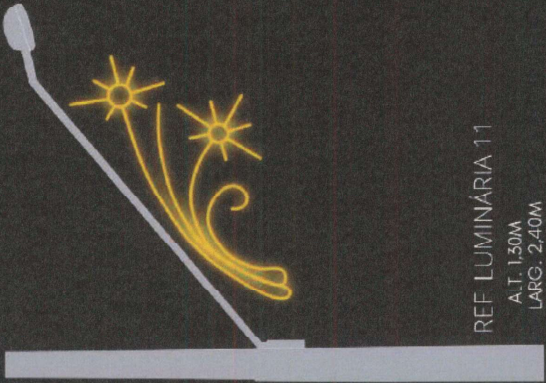

Fábrica de Natal - Efeitos e luzes Figuras Luminosas Luminárias

REF: LUMINÁRIA 1
ALT. 1,80M
LARG. 1,60M

REF: LUMINÁRIA 2
ALT. 1,00M
LARG. 0,70M

REF: LUMINÁRIA 3
ALT. 1,20M
LARG. 1,20M

REF: LUMINÁRIA 4
ALT. 1,50M
LARG. 1,20M

REF: LUMINÁRIA 5
ALT. 1,30M
LARG. 1,50M

REF: LUMINÁRIA 6
ALT. 1,40M
LARG. 1,40M

REF: LUMINÁRIA 7
ALT. 2,00M
LARG. 1,50M

REF: LUMINÁRIA 8
ALT. 1,00M
LARG. 2,10M

Fábrica de Natal - Eletos e luzes Figuras Luminosas Luminárias

REF: LUMINÁRIA 9
ALT. 1,20M
LARG. 2,20M

REF: LUMINÁRIA 10
ALT. 1,40M
LARG. 2,20M

REF: LUMINÁRIA 11
ALT. 1,50M
LARG. 2,40M

REF: LUMINÁRIA 12
ALT. 0,90M
LARG. 2,10M

REF: LUMINÁRIA 13
ALT. 1,20M
LARG. 2,20M

REF: LUMINÁRIA 14
ALT. 1,10M
LARG. 2,40M