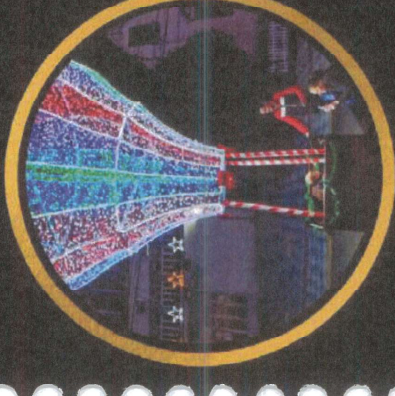

Nós transformamos seu sonho em cenários mágicos!