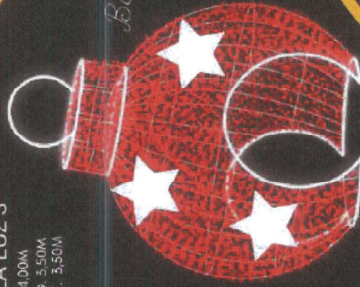

REF: BOLA LUZ 3
ALT. 4,00M
LARG. 3,50M
PROF. 3,50M

Bola Iluminada e passagem