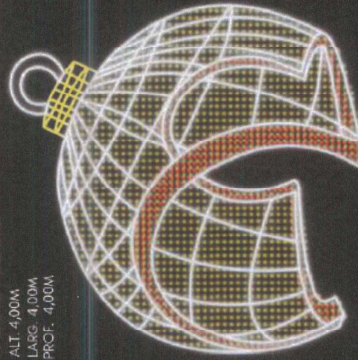

REF: BOLA LUZ 3
ALT. 4,00M
LARG. 3,50M
PROF. 3,50M

Bola Iluminada e passagem