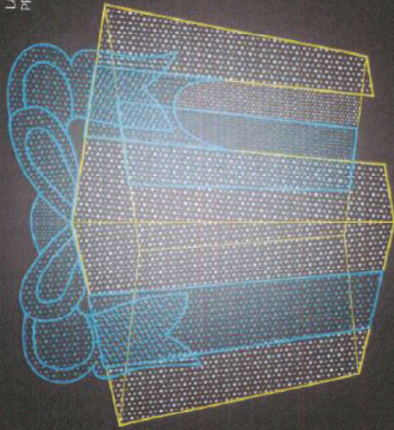

REF: CAIXA LUZ 2
ALT. 4,00M
LARG. 4,00M
PROF. 4,40M

REF: CAIXA LUZ 3
ALT. 4,20M
LARG. 4,90M
PROF. 4,90M

REF: BOLA LUZ 1
ALT. 4,00M
LARG. 5,50M
PROF. 3,50M

REF: BOLA LUZ 2
ALT. 4,00M
LARG. 4,00M
PROF. 4,00M