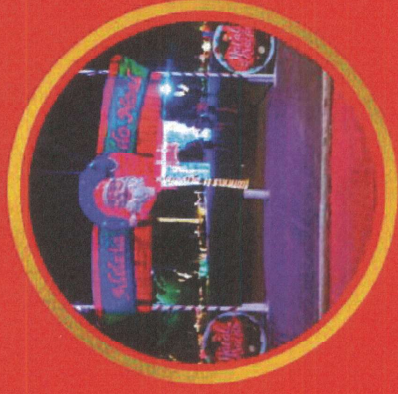

Nos transformamos seu sonho em cenários mágicos!