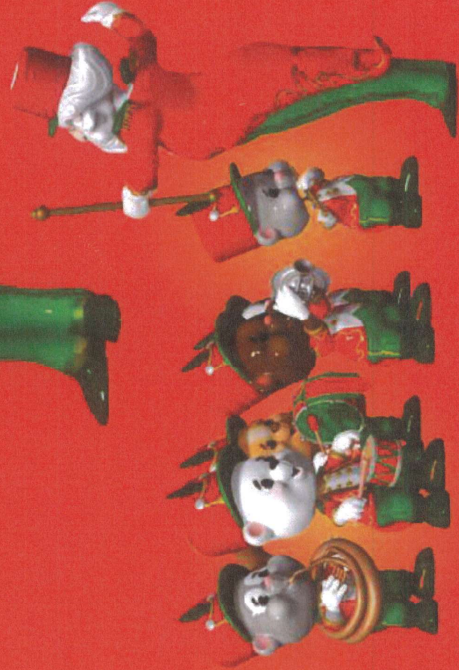

Fábrica de Natal - Fibra de Vidro

Ursos Natalinos

REF. URSO 10
ALT. 155M
LARG. 155MM
PROF. 0.90M

Banda dos Ursos

Nos transformamos seu sonho em cenários mágicos!