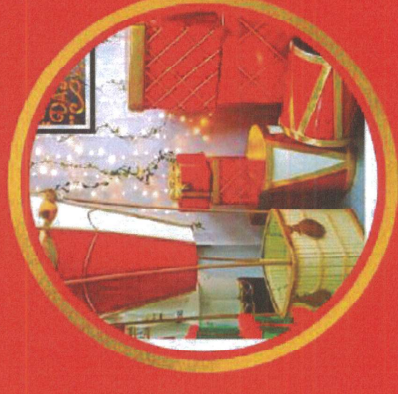

Nos transformamos seu sonho em cenários mágicos!