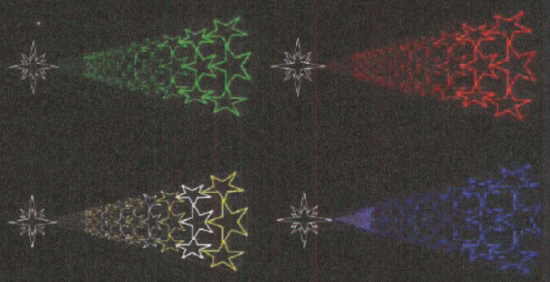

COM DESPESA

Casa Noel 3

REF. CASA3
ALT. 4,20M
LARG. 6,00M
PROF. 6,20M

Casinhas Vila Noel 4

REF. CASA4
ALT. 1,50M
LARG. 1,40M
PROF. 1,40M

Fábrica de Natal - Elêitos e luzes

REF. ARV003
17,0 METROS
13,50 METROS
7,0 METROS
4,0 METROS