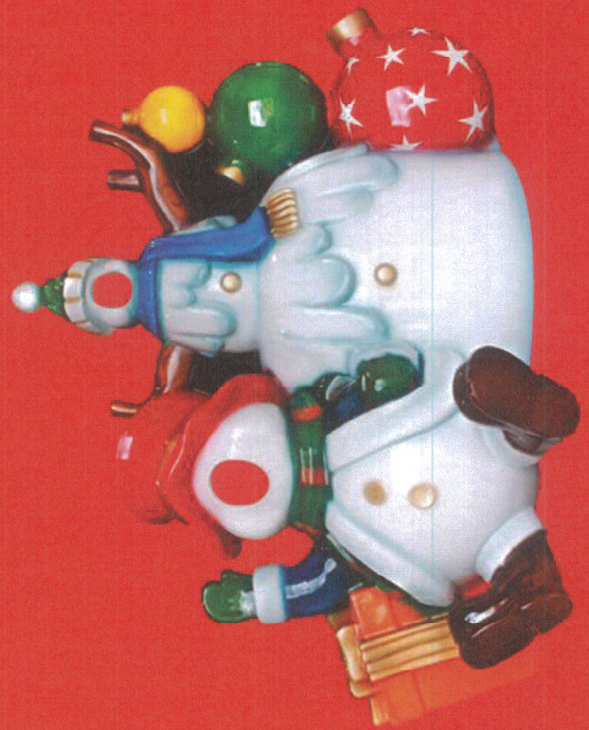

COM DESPESA

Casa Noel 3

REF. CASA3
ALT. 4,20M
LARG. 6,00M
PROF. 6,20M

Casinhas Vila Noel 4

REF. CASA4
ALT. 1,50M
LARG. 1,40M
PROF. 1,40M

Fábrica de Natal - Elêitos e luzes

REF. ARV003
17,0 METROS
13,50 METROS
7,0 METROS
4,0 METROS