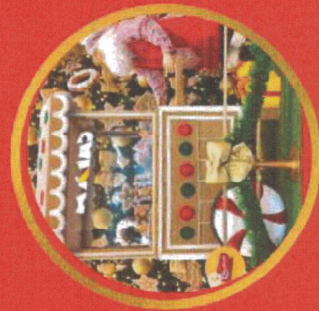

Guardanapos Natalinas

REF. GUI1
ALT. 1,00M
LARG. 0,97M
PROF. 0,15M

REF. GUI2
ALT. 0,90M
LARG. 0,90M
PROF. 0,15M

REF. FAIX4
ALT. 0,80M
LARG. 1,00M
PROF. 0,15M

Carrinho de Doce

REF. CARRINHO DOCE
ALT. 2,80
LARG. 2,70M
PROF. 0,40M