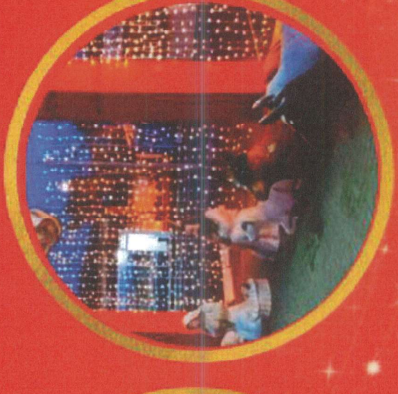

Nos transformamos seu sonho em cenários mágicos!