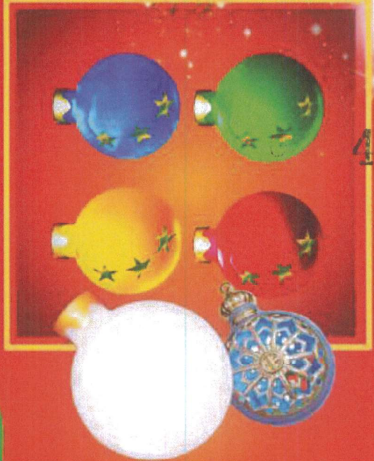

Papai Noel Iluminado

REF. BOLN
ALT. 1,10M
LARG. 0,95M
PROF. 0,95M