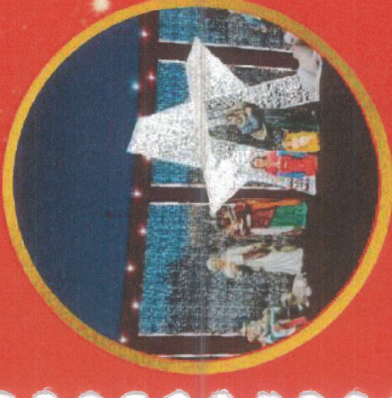

Fábrica de Natal - Fibra de Vidro

Casas Doce

REF. CASA DOCE 1

ALT. 2,50M
LARG. 2,50M
PROF. 2,50M

REF. CASA DOCE 2

ALT. 3,50M
LARG. 3,50M
PROF. 2,50M

REF. CASA DOCE 3

ALT. 1,60M
LARG. 0,90M
PROF. 1,00M