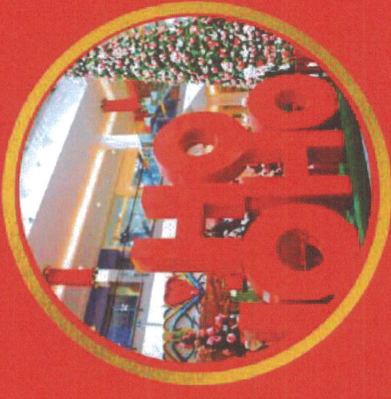

Fábrica de Natal - Fibra de Vidro

Casas Doce

REF. CASA DOCE 1

ALT. 2,50M
LARG. 2,50M
PROF. 2,50M

REF. CASA DOCE 2

ALT. 3,50M
LARG. 3,50M
PROF. 2,50M

REF. CASA DOCE 3

ALT. 1,60M
LARG. 0,90M
PROF. 1,00M