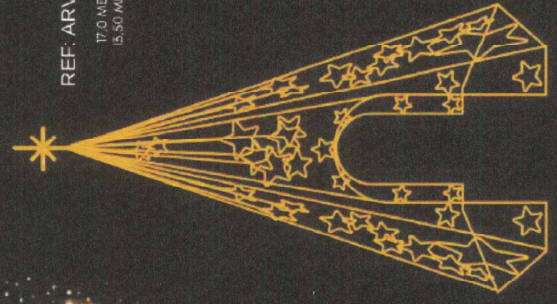

REF. ARV C/ PASSAGEM
17,0 METROS
13,50 METROS