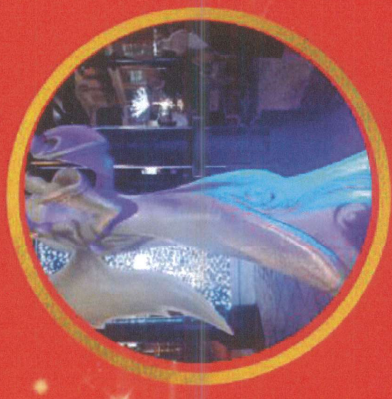

Fábrica de Natal - Fibra de Vidro

Casas Doce

REF. CASA DOCE 1

ALT. 2,50M
LARG. 2,50M
PROF. 2,50M

REF. CASA DOCE 2

ALT. 3,50M
LARG. 3,50M
PROF. 2,50M

REF. CASA DOCE 3

ALT. 1,60M
LARG. 0,90M
PROF. 1,00M