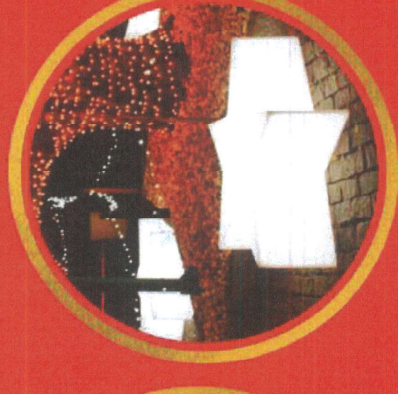

Nos transformamos seu sonho em cenários mágicos!