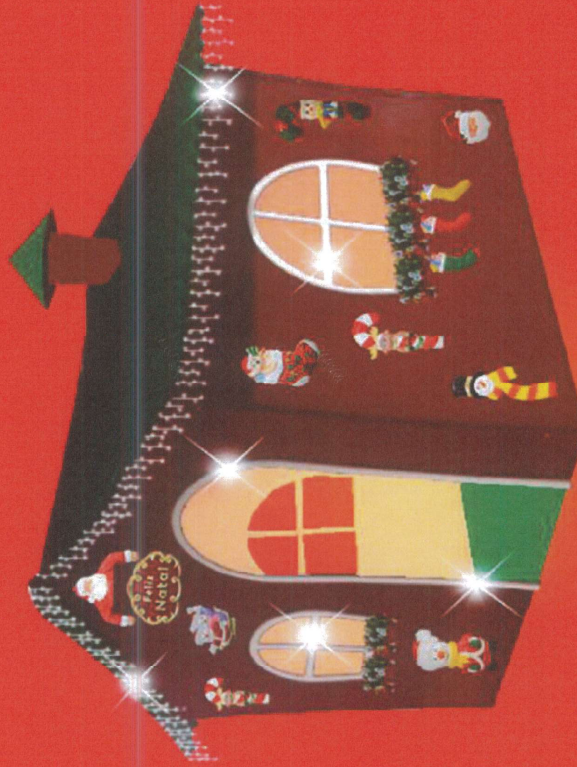

Fábrica de Natal - Fibra de Vidro

Casas Doce

REF. CASA DOCE 1

ALT. 2,50M
LARG. 2,50M
PROF. 2,50M

REF. CASA DOCE 2

ALT. 3,50M
LARG. 3,50M
PROF. 2,50M

REF. CASA DOCE 3

ALT. 1,60M
LARG. 0,90M
PROF. 1,00M