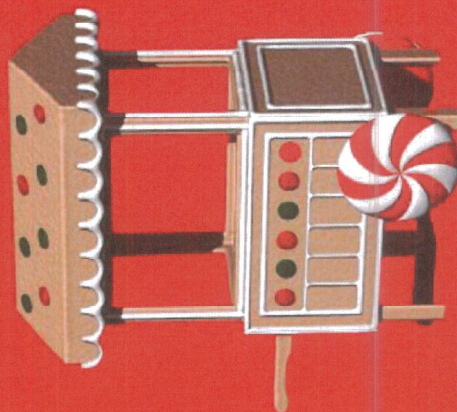

Guardanapos Natalinas

REF. GUI1
ALT. 1,00M
LARG. 0,97M
PROF. 0,15M

REF. GUI2
ALT. 0,90M
LARG. 0,90M
PROF. 0,15M

REF. FAIX4
ALT. 0,80M
LARG. 1,00M
PROF. 0,15M

Carrinho de Doce

REF. CARRINHO DOCE
ALT. 2,80
LARG. 2,70M
PROF. 0,40M

Fábrica de Natal - Fibra de Vidro

Casas Doce

REF. CASA DOCE 1

ALT. 2,50M
LARG. 2,50M
PROF. 2,50M

REF. CASA DOCE 2

ALT. 3,50M
LARG. 3,50M
PROF. 2,50M

REF. CASA DOCE 3

ALT. 1,60M
LARG. 0,90M
PROF. 1,00M