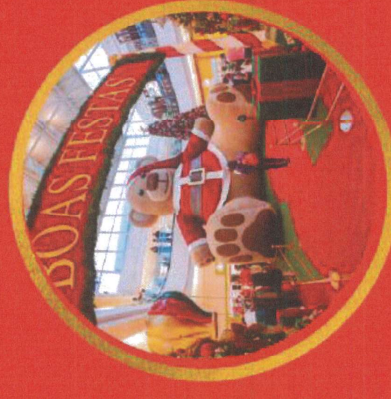

Fábrica de Natal - Fibra de Vidro

Casas Doce

REF. CASA DOCE 1

ALT. 2,50M
LARG. 2,50M
PROF. 2,50M

REF. CASA DOCE 2

ALT. 3,50M
LARG. 3,50M
PROF. 2,50M

REF. CASA DOCE 3

ALT. 1,60M
LARG. 0,90M
PROF. 1,00M