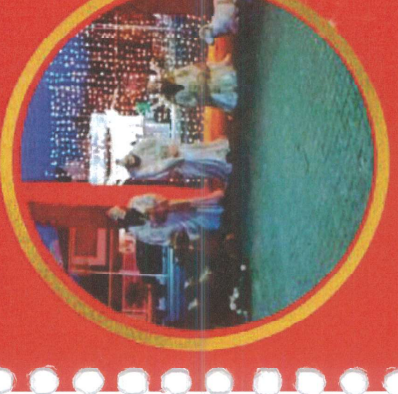

Nos transformamos seu sonho em cenários mágicos!