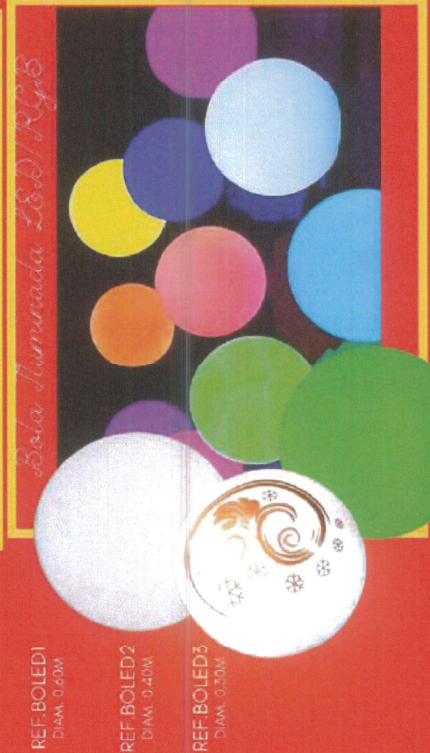

REF. PIGN
DIAM. 1,00M
PROF. 0,50M

REF. GUR1
DIAM. 1,40M
PROF. 0,30M

REF. GUR2
DIAM. 1,20M
PROF. 0,30M

REF. GUR3
DIAM. 1,00M
PROF. 0,30M

REF. GUR4
DIAM. 0,60M
PROF. 0,30M

Guirlanda Falsa

Bola Iluminada LED/RGBB