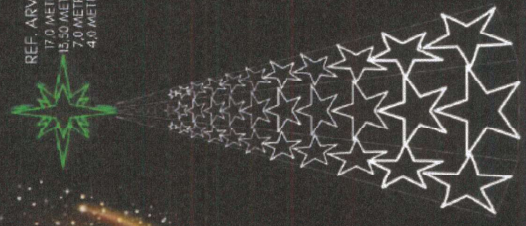

COM DESPESA

Casa Noel 3

REF. CASA3
ALT. 4,20M
LARG. 6,00M
PROF. 6,20M

Casinhas Vila Noel 4

REF. CASA4
ALT. 1,50M
LARG. 1,40M
PROF. 1,40M

Fábrica de Natal - Elêitos e luzes

REF. ARV003
17,0 METROS
13,50 METROS
7,0 METROS
4,0 METROS