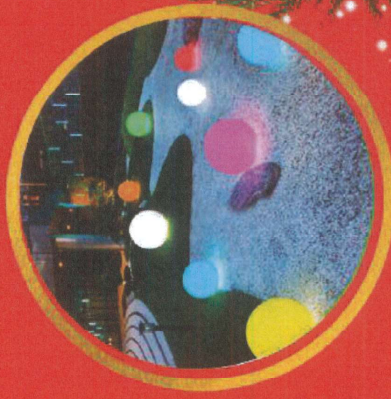

Fábrica de Natal - Fibra de Vidro

Casas Doce

REF. CASA DOCE 1

ALT. 2,50M
LARG. 2,50M
PROF. 2,50M

REF. CASA DOCE 2

ALT. 3,50M
LARG. 3,50M
PROF. 2,50M

REF. CASA DOCE 3

ALT. 1,60M
LARG. 0,90M
PROF. 1,00M