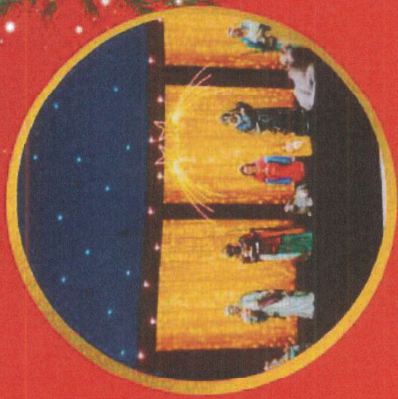

Fábrica de Natal - Fibra de Vidro

Casas Doce

REF. CASA DOCE 1

ALT. 2,50M
LARG. 2,50M
PROF. 2,50M

REF. CASA DOCE 2

ALT. 3,50M
LARG. 3,50M
PROF. 2,50M

REF. CASA DOCE 3

ALT. 1,60M
LARG. 0,90M
PROF. 1,00M