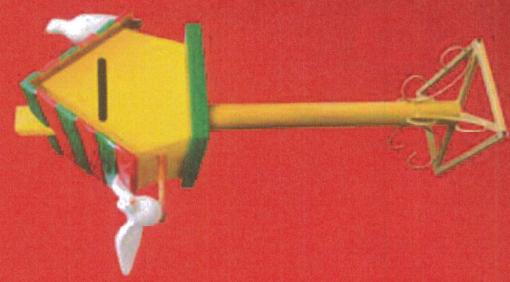

COM DESPESA

Casa Noel 3

REF. CASA3
ALT. 4,20M
LARG. 6,00M
PROF. 6,20M

Casinhas Vila Noel 4

REF. CASA4
ALT. 1,50M
LARG. 1,40M
PROF. 1,40M

Fábrica de Natal - Elêitos e luzes

REF. ARV003
17,0 METROS
13,50 METROS
7,0 METROS
4,0 METROS